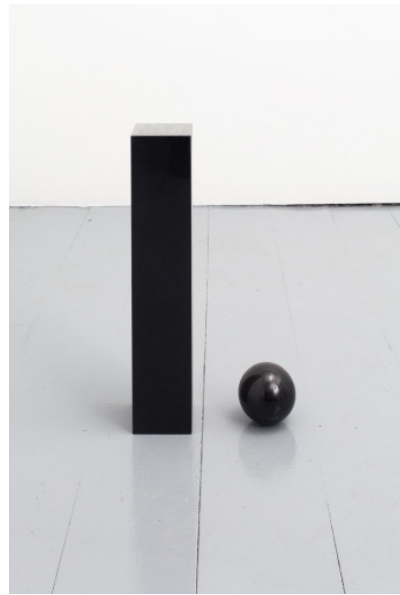

P!

PANGRAMMAR

September 18 – November 1, 2015

Opening reception: Friday, September 18, 6–9pm

P!, 334 Broome St, New York City

Like the quick brown fox that jumps over a lazy dog, *PANGRAMMAR* is a group exhibition of over 26 works that each depict a single letter. These objects include pieces of art and design ranging from contemporary to historical, mass-produced to unique, in two-, three-, and four-dimensions. Over the course of the show's run, *PANGRAMMAR* will rearrange itself periodically to spell different sentences and create new meaning. Jackdaws love my big sphinx of quartz.

Featuring:

Carlos Amoraes
Colleen Asper & Marika Kandelaki
Anna Barham
Erica Baum
Jen Bervin
Barbara Bloom
Mel Bochner
Jean-Francois Bory
Robin Cameron
Commercial Type
Dexter Sinister
Shannon Ebner with David Reinfurt
Paul Elliman
Timo Gaessner / Milieu Grotesque
Joe Goode and Ed Ruscha
Vivienne Griffin
Mathew Hale
Christine Hill
Esen Karol
Viktor Kopp

Elaine Lustig Cohen

Karel Martens
Herbert Matter
Tom McGlynn
Adam Michaels & Glen Cummings
Moniker
Georges Perec
Dushan Petrovich
Man Ray
Ksenya Samarskaya
Willem Sandberg
Joost Schmidt
Anna Schuleit Haber
Jack Stauffacher
Sulki & Min
Ladislav Sutnar
TypoKaki & Martin Frostner
JP Williams
Piet Zwart
and others

334 BROOME ST
NEW YORK NY 10002
+1 212 334 5200
INFO@P-EXCLAMATION.COM
@P_EXCLAMATION